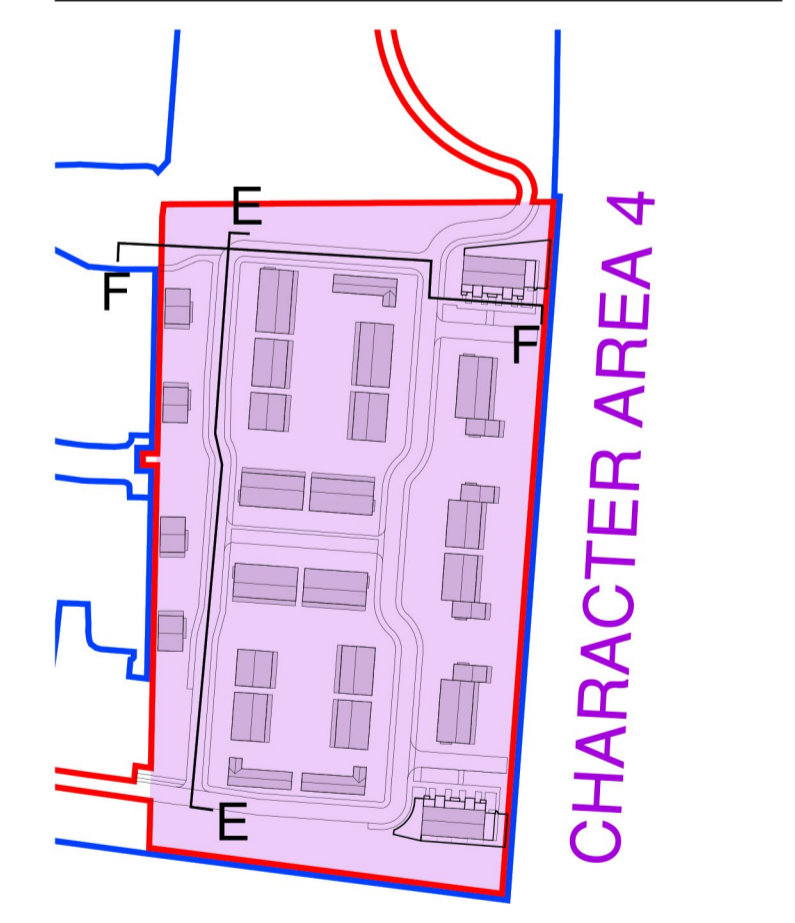

KEY PLAN

LEGEND
- - - - - Existing Ground Line
————— Proposed Ground Line